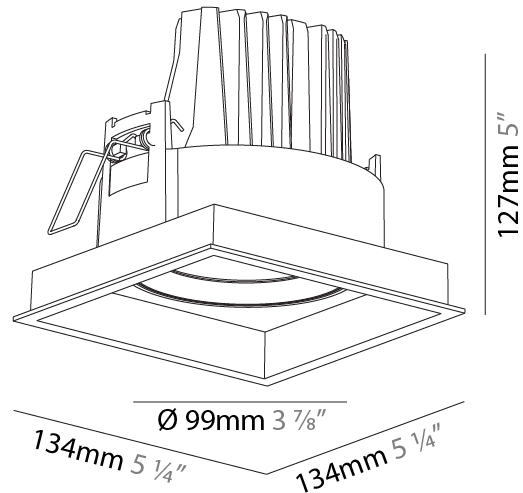

PHYSICAL

Shape: Square
Length (mm): 134
Length (in): 5 1/4
Width (mm): 134
Width (in): 5 1/4
Height (mm): 127
Height (in): 5
Ceiling Thickness (mm): 10 / 12.5 / 15
Ceiling Thickness (in): 3/8 or 1/2 or 9/16
Min. Recessing Depth (mm): 160
Min. Recessing Depth (in): 6 5/16
Light Distribution: Adjustable / Downlight
Weight (kg): 0.8
Weight (lbs): 1.76
Fixture Finish: SSR / BKV / CWI / CRY / HAB / UFT / ITA / RUA / FTG / MYG / LOD / PUS / FRO / FUP / KIA / POP / BLS / SPG / MEY / GOH / GUM / CHC / COM / ABZ / JAG / OBR / MOS / ROR
Fixture Material: Aluminum Die Cast
Cut-out Measurements: 125mm / 4 5/16" x 125mm / 4 5/16"

ELECTRICAL

Lamp Type: LED (Zhaga Standard)
Total Output Wattage (W): 26.4
Dimming: Tri-Mode (Non-Dimming and Phase Dimming (120Vac only) and 0-10V Dimming)
Driver Included: No
Driver Location: Recessed Housing
Driver Type: Constant Current - Universal
Housing: See components
Input Voltage (V): 120 - 277
Constant Current (MA): 700

LED

Number of LEDs: 1
Color Temperature (°K): 2700 / 3000 / 3500 / 4000
Max. Delivered Lumen (lm): 2960 / 3030 / 3185 / 3250
CRI: >90 CRI
Lamp Life (hrs): 50000

OPTICAL

Reflector°: 18 / 26 / 40
Adjustability: Rotational 355°; Tilt 30°

RATINGS AND CERTIFICATIONS

Certified By: Certified for North American Standards
IP rating: IP20